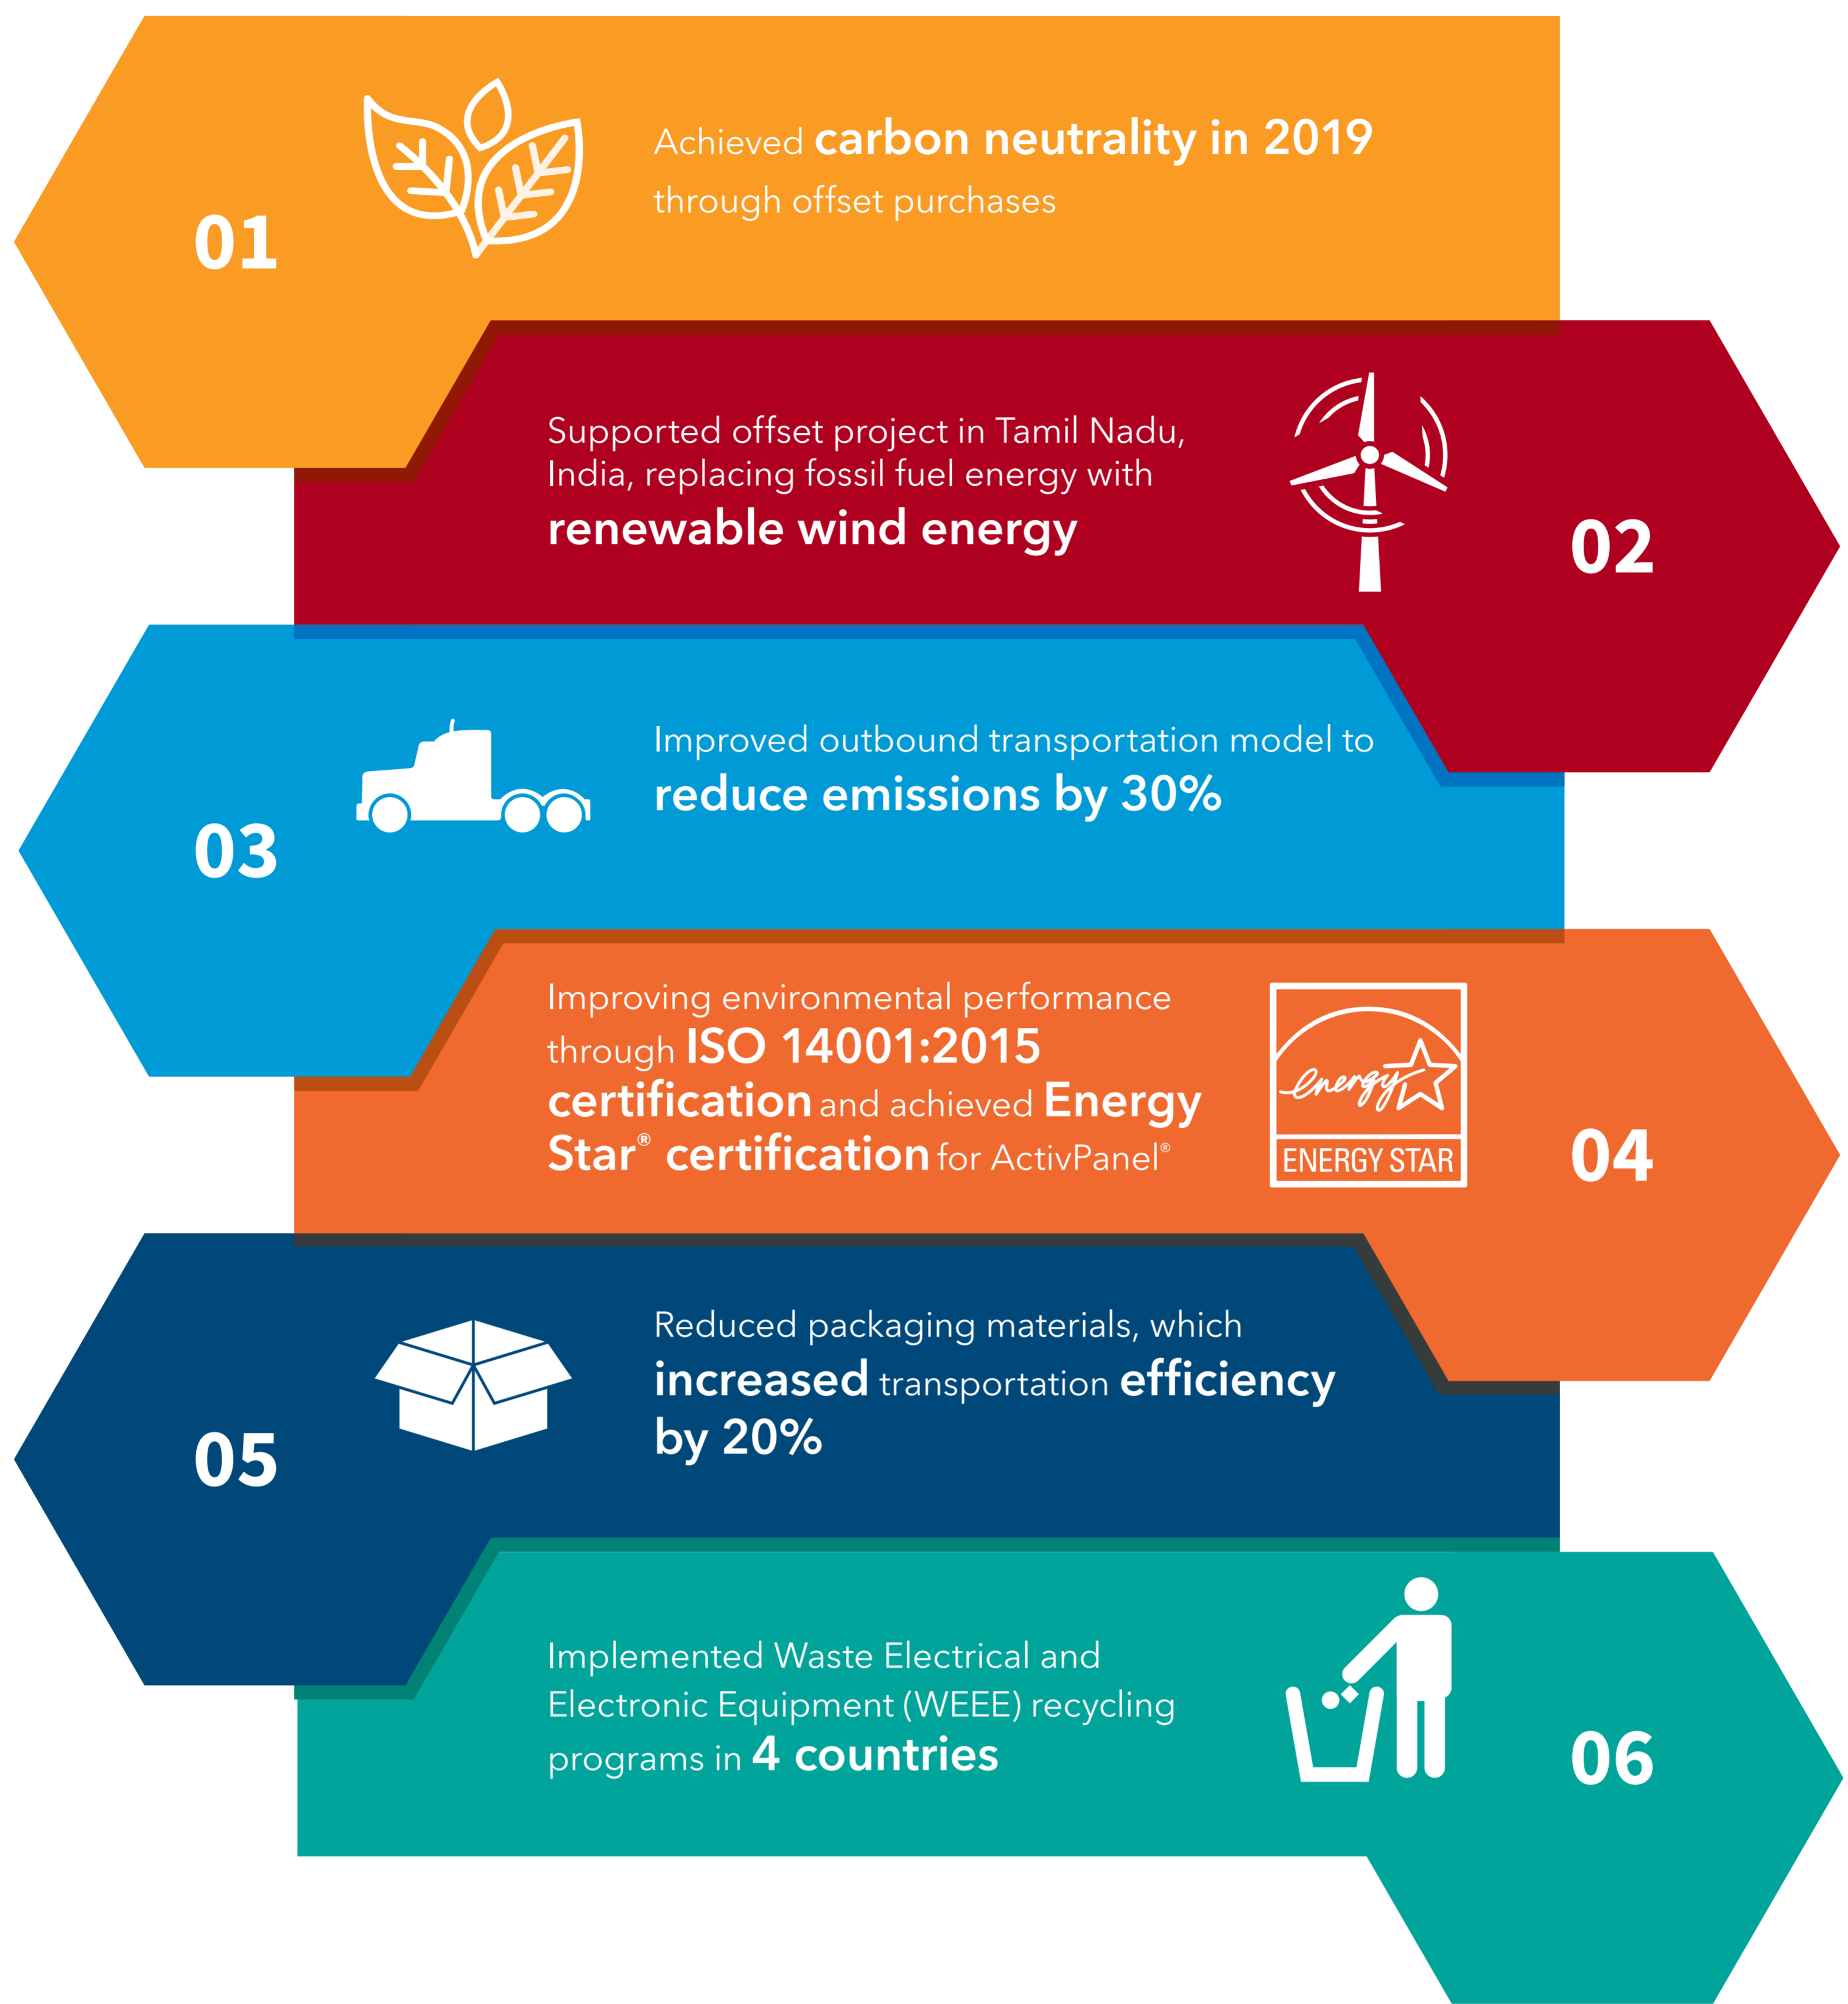

Promethean is committed to 4 social impact pillars:

1. Environmental Responsibility
2. Diversity and Inclusion
3. Quality Education
4. Community Action

Environmental Responsibility

Diversity and Inclusion