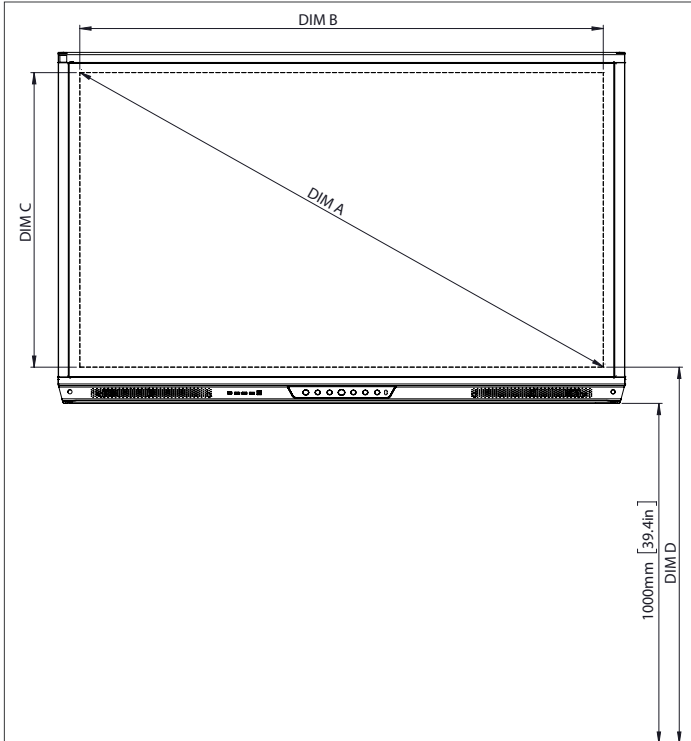

PHYSICAL SPECIFICATIONS

Panel Dimensions	70" 4K: 1668 x 1033 x 95 mm (65.7 x 40.7 x 3.7 in) 75" 4K: 1764 x 1089 x 109 mm (69.4 x 42.9 x 4.3 in) 86" 4K: 2014 x 1231 x 109 mm (79.3 x 48.5 x 4.3 in)
Packed Dimensions	70" 4K: 1796 x 1145 x 278 mm (70.7 x 45.1 x 11.0 in) 75" 4K: 1895 x 1200 x 278 mm (74.6 x 47.2 x 11.0 in) 86" 4K: 2140 x 1350 x 278 mm (84.3 x 53.1 x 11.0 in)
Net Weight	70" 4K: 53 kg (117 lbs) 75" 4K: 60 kg (132 lbs) 86" 4K: 75 kg (165 lbs)
Packed Weight	70" 4K: 75.5 kg (166.4 lbs) 75" 4K: 85.5 kg (188.5 lbs) 86" 4K: 101.6 kg (224.0 lbs)
Wall Mount Dimensions	1010 x 720 x 52 mm (39.8 x 28.3 x 2.0 in)
VESA Mount Point	70" 4K: 600 x 400 mm (23.6 x 15.7 in) 75" 4K: 800 x 400 mm (31.5 x 15.7 in) 86" 4K: 800 x 400 mm (31.5 x 15.7 in)

ActivPanel[®]

Titanium™ with USB-C

TECHNICAL DRAWINGS

70"

Front

DIM	DIMENSIONS (MM)	DIMENSIONS (IN)
A	1768	70.0
B	1541	60.7
C	867	34.1
D	1107	43.6
E	136	5.4
F	67	2.6
G	1033	40.7
H	1668	65.7
I	600	23.6
J Min	157	6.2
J Max	295	11.6
K Min	1157	45.6
K Max	1295	51.0
L	95	3.7

Back

Side

ActivPanel[®]

Titanium with USB-C

TECHNICAL DRAWINGS

75"

Front

DIM	DIMENSIONS (MM)	DIMENSIONS (IN)
A	1894	75.6
B	1651	65.0
C	928	36.5
D	1103	43.4
E	133	5.2
F	67	2.6
G	1089	42.9
H	1764	69.4
I	800	31.5
J Min	214	8.4
J Max	352	13.9
K Min	1215	47.8
K Max	1353	53.3
L	109	4.3

Back

Side

ActivPanel[®]

Titanium™ with USB-C

TECHNICAL DRAWINGS

86"

DIM	DIMENSIONS (MM)	DIMENSIONS (IN)
A	2176	85.6
B	1896	74.7
C	1067	42.0
D	1107	43.6
E	134	5.3
F	67	2.6
G	1231	48.5
H	2014	79.3
I	800	31.5
J Min	286	11.3
J Max	424	16.7
K Min	1286	50.6
K Max	1424	56.1
L	109	4.3