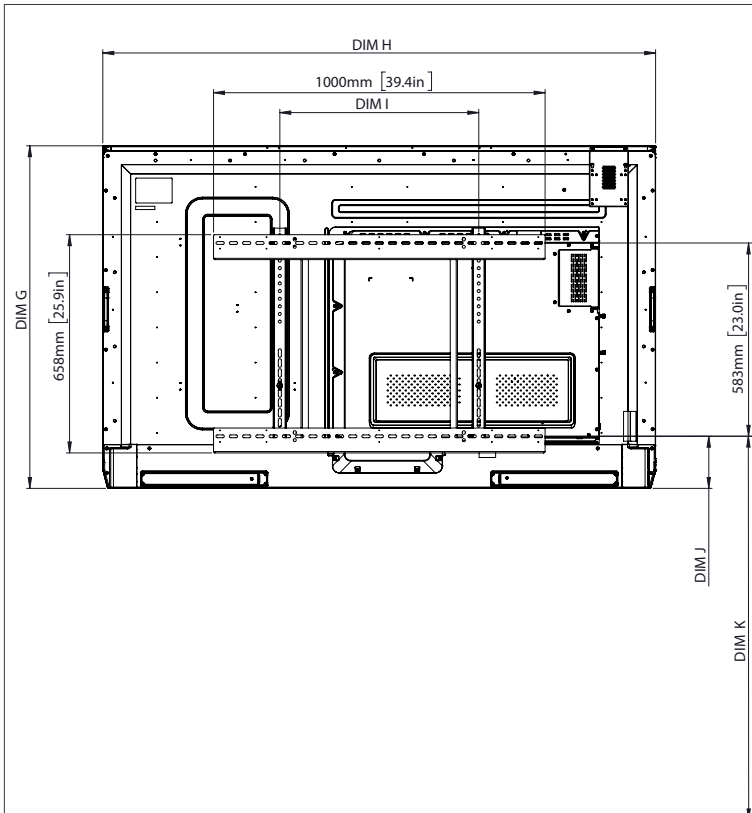

PHYSICAL SPECIFICATIONS

Panel Dimensions	70" 4K: 1668 x 1033 x 95 mm (65.7 x 40.7 x 3.7 in) 75" 4K: 1764 x 1089 x 109 mm (69.4 x 42.9 x 4.3 in) 86" 4K: 2014 x 1231 x 109 mm (79.3 x 48.5 x 4.3 in)
Packed Dimensions	70" 4K: 1796 x 1145 x 278 mm (70.7 x 45.1 x 11.0 in) 75" 4K: 1895 x 1200 x 278 mm (74.6 x 47.2 x 11.0 in) 86" 4K: 2140 x 1350 x 278 mm (84.3 x 53.1 x 11.0 in)
Net Weight	70" 4K: 53 kg (117 lbs) 75" 4K: 60 kg (132 lbs) 86" 4K: 75 kg (165 lbs)
Packed Weight	70" 4K: 75.5 kg (166.4 lbs) 75" 4K: 85.5 kg (188.5 lbs) 86" 4K: 101.6 kg (224.0 lbs)
Wall Mount Dimensions	1010 x 720 x 52 mm (39.8 x 28.3 x 2.0 in)
VESA Mount Point	70" 4K: 600 x 400 mm (23.6 x 15.7 in) 75" 4K: 800 x 400 mm (31.5 x 15.7 in) 86" 4K: 800 x 400 mm (31.5 x 15.7 in)

ActivPanel[®]

Titanium™ with USB-C

TECHNICAL DRAWINGS

70"

Front

DIM	DIMENSIONS (MM)	DIMENSIONS (IN)
A	1768	70.0
B	1541	60.7
C	867	34.1
D	1107	43.6
E	136	5.4
F	67	2.6
G	1033	40.7
H	1668	65.7
I	600	23.6
J Min	157	6.2
J Max	295	11.6
K Min	1157	45.6
K Max	1295	51.0
L	95	3.7

Back

Side

ActivPanel[®]

Titanium with USB-C

TECHNICAL DRAWINGS

75"

Front

DIM	DIMENSIONS (MM)	DIMENSIONS (IN)
A	1894	75.6
B	1651	65.0
C	928	36.5
D	1103	43.4
E	133	5.2
F	67	2.6
G	1089	42.9
H	1764	69.4
I	800	31.5
J Min	214	8.4
J Max	352	13.9
K Min	1215	47.8
K Max	1353	53.3
L	109	4.3

Back

Side

ActivPanel[®]

Titanium™ with USB-C

TECHNICAL DRAWINGS

86"

DIM	DIMENSIONS (MM)	DIMENSIONS (IN)
A	2176	85.6
B	1896	74.7
C	1067	42.0
D	1107	43.6
E	134	5.3
F	67	2.6
G	1231	48.5
H	2014	79.3
I	800	31.5
J Min	286	11.3
J Max	424	16.7
K Min	1286	50.6
K Max	1424	56.1
L	109	4.3