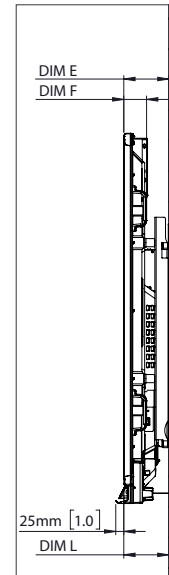

PHYSICAL SPECIFICATIONS

Panel Dimensions	70" 4K: 1668 x 1033 x 95 mm (65.7 x 40.7 x 3.7 in) 75" 4K: 1764 x 1089 x 109 mm (69.4 x 42.9 x 4.3 in) 86" 4K: 2014 x 1231 x 109 mm (79.3 x 48.5 x 4.3 in)
Packed Dimensions	70" 4K: 1796 x 1145 x 278 mm (70.7 x 45.1 x 11.0 in) 75" 4K: 1895 x 1200 x 278 mm (74.6 x 47.2 x 11.0 in) 86" 4K: 2140 x 1350 x 278 mm (84.3 x 53.1 x 11.0 in)
Net Weight	70" 4K: 53 kg (117 lbs) 75" 4K: 60 kg (132 lbs) 86" 4K: 75 kg (165 lbs)
Packed Weight	70" 4K: 75.5 kg (166.4 lbs) 75" 4K: 85.5 kg (188.5 lbs) 86" 4K: 101.6 kg (224.0 lbs)
Wall Mount Dimensions	1010 x 720 x 52 mm (39.8 x 28.3 x 2.0 in)
VESA Mount Point	70" 4K: 600 x 400 mm (23.6 x 15.7 in) 75" 4K: 800 x 400 mm (31.5 x 15.7 in) 86" 4K: 800 x 400 mm (31.5 x 15.7 in)

ActivPanel[®]

Titanium™ with USB-C

TECHNICAL DRAWINGS

70"

Front

DIM	DIMENSIONS (MM)	DIMENSIONS (IN)
A	1768	70.0
B	1541	60.7
C	867	34.1
D	1107	43.6
E	136	5.4
F	67	2.6
G	1033	40.7
H	1668	65.7
I	600	23.6
J Min	157	6.2
J Max	295	11.6
K Min	1157	45.6
K Max	1295	51.0
L	95	3.7

Back

Side

ActivPanel[®]

Titanium with USB-C

TECHNICAL DRAWINGS

75"

Front

DIM	DIMENSIONS (MM)	DIMENSIONS (IN)
A	1894	75.6
B	1651	65.0
C	928	36.5
D	1103	43.4
E	133	5.2
F	67	2.6
G	1089	42.9
H	1764	69.4
I	800	31.5
J Min	214	8.4
J Max	352	13.9
K Min	1215	47.8
K Max	1353	53.3
L	109	4.3

Back

Side

ActivPanel[®]

Titanium™ with USB-C

TECHNICAL DRAWINGS

86"

DIM	DIMENSIONS (MM)	DIMENSIONS (IN)
A	2176	85.6
B	1896	74.7
C	1067	42.0
D	1107	43.6
E	134	5.3
F	67	2.6
G	1231	48.5
H	2014	79.3
I	800	31.5
J Min	286	11.3
J Max	424	16.7
K Min	1286	50.6
K Max	1424	56.1
L	109	4.3