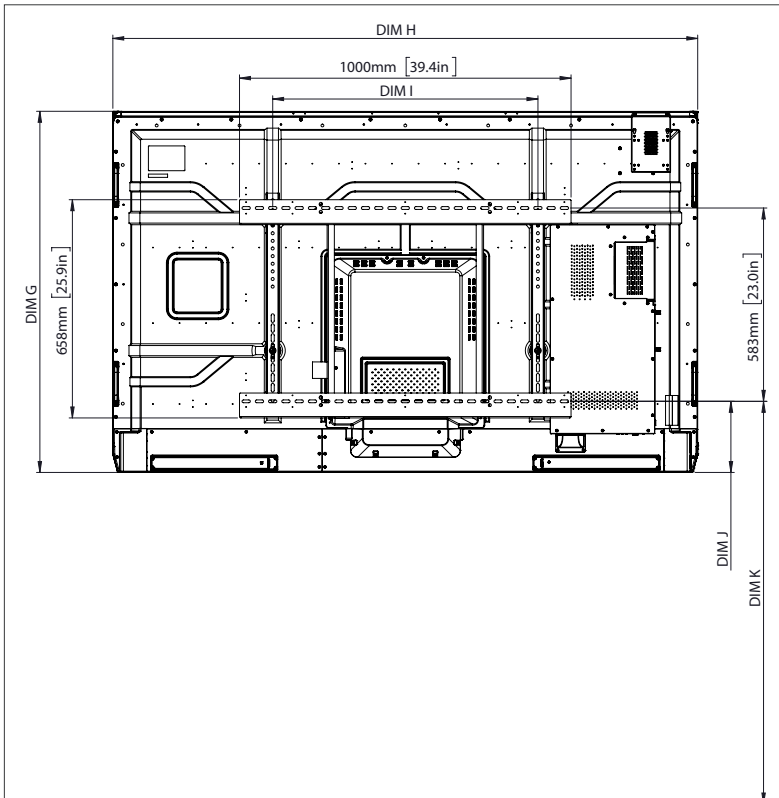

PHYSICAL SPECIFICATIONS

Panel Dimensions	70" 4K: 1668 x 1033 x 95 mm (65.7 x 40.7 x 3.7 in) 75" 4K: 1764 x 1089 x 109 mm (69.4 x 42.9 x 4.3 in) 86" 4K: 2014 x 1231 x 109 mm (79.3 x 48.5 x 4.3 in)
Packed Dimensions	70" 4K: 1796 x 1145 x 278 mm (70.7 x 45.1 x 11.0 in) 75" 4K: 1895 x 1200 x 278 mm (74.6 x 47.2 x 11.0 in) 86" 4K: 2140 x 1350 x 278 mm (84.3 x 53.1 x 11.0 in)
Net Weight	70" 4K: 53 kg (117 lbs) 75" 4K: 60 kg (132 lbs) 86" 4K: 75 kg (165 lbs)
Packed Weight	70" 4K: 75.5 kg (166.4 lbs) 75" 4K: 85.5 kg (188.5 lbs) 86" 4K: 101.6 kg (224.0 lbs)
Wall Mount Dimensions	1010 x 720 x 52 mm (39.8 x 28.3 x 2.0 in)
VESA Mount Point	70" 4K: 600 x 400 mm (23.6 x 15.7 in) 75" 4K: 800 x 400 mm (31.5 x 15.7 in) 86" 4K: 800 x 400 mm (31.5 x 15.7 in)

ActivPanel[®]

Titanium™ with USB-C

TECHNICAL DRAWINGS

70"

Front

DIM	DIMENSIONS (MM)	DIMENSIONS (IN)
A	1768	70.0
B	1541	60.7
C	867	34.1
D	1107	43.6
E	136	5.4
F	67	2.6
G	1033	40.7
H	1668	65.7
I	600	23.6
J Min	157	6.2
J Max	295	11.6
K Min	1157	45.6
K Max	1295	51.0
L	95	3.7

Back

Side

ActivPanel[®]

Titanium with USB-C

TECHNICAL DRAWINGS

75"

Front

DIM	DIMENSIONS (MM)	DIMENSIONS (IN)
A	1894	75.6
B	1651	65.0
C	928	36.5
D	1103	43.4
E	133	5.2
F	67	2.6
G	1089	42.9
H	1764	69.4
I	800	31.5
J Min	214	8.4
J Max	352	13.9
K Min	1215	47.8
K Max	1353	53.3
L	109	4.3

Back

Side

ActivPanel[®]

Titanium™ with USB-C

TECHNICAL DRAWINGS

86"

DIM	DIMENSIONS (MM)	DIMENSIONS (IN)
A	2176	85.6
B	1896	74.7
C	1067	42.0
D	1107	43.6
E	134	5.3
F	67	2.6
G	1231	48.5
H	2014	79.3
I	800	31.5
J Min	286	11.3
J Max	424	16.7
K Min	1286	50.6
K Max	1424	56.1
L	109	4.3