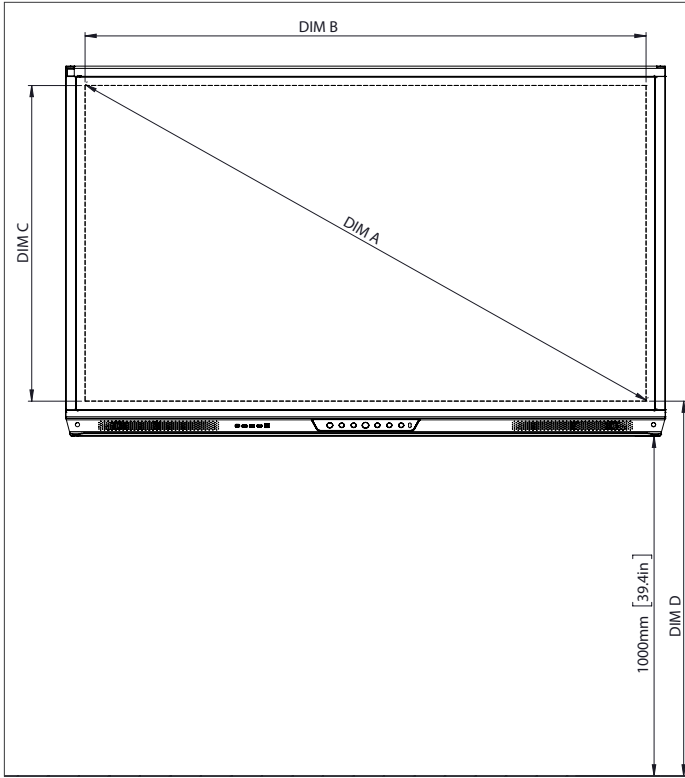

PHYSICAL SPECIFICATIONS

Panel Dimensions	70" 4K: 1668 x 1033 x 95 mm (65.7 x 40.7 x 3.7 in) 75" 4K: 1764 x 1089 x 109 mm (69.4 x 42.9 x 4.3 in) 86" 4K: 2014 x 1231 x 109 mm (79.3 x 48.5 x 4.3 in)
Packed Dimensions	70" 4K: 1796 x 1145 x 278 mm (70.7 x 45.1 x 11.0 in) 75" 4K: 1895 x 1200 x 278 mm (74.6 x 47.2 x 11.0 in) 86" 4K: 2140 x 1350 x 278 mm (84.3 x 53.1 x 11.0 in)
Net Weight	70" 4K: 53 kg (117 lbs) 75" 4K: 60 kg (132 lbs) 86" 4K: 75 kg (165 lbs)
Packed Weight	70" 4K: 75.5 kg (166.4 lbs) 75" 4K: 85.5 kg (188.5 lbs) 86" 4K: 101.6 kg (224.0 lbs)
Wall Mount Dimensions	1010 x 720 x 52 mm (39.8 x 28.3 x 2.0 in)
VESA Mount Point	70" 4K: 600 x 400 mm (23.6 x 15.7 in) 75" 4K: 800 x 400 mm (31.5 x 15.7 in) 86" 4K: 800 x 400 mm (31.5 x 15.7 in)

ActivPanel[®]

Titanium™ with USB-C

TECHNICAL DRAWINGS

70"

Front

DIM	DIMENSIONS (MM)	DIMENSIONS (IN)
A	1768	70.0
B	1541	60.7
C	867	34.1
D	1107	43.6
E	136	5.4
F	67	2.6
G	1033	40.7
H	1668	65.7
I	600	23.6
J Min	157	6.2
J Max	295	11.6
K Min	1157	45.6
K Max	1295	51.0
L	95	3.7

Back

Side

ActivPanel[®]

Titanium with USB-C

TECHNICAL DRAWINGS

75"

Front

DIM	DIMENSIONS (MM)	DIMENSIONS (IN)
A	1894	75.6
B	1651	65.0
C	928	36.5
D	1103	43.4
E	133	5.2
F	67	2.6
G	1089	42.9
H	1764	69.4
I	800	31.5
J Min	214	8.4
J Max	352	13.9
K Min	1215	47.8
K Max	1353	53.3
L	109	4.3

Back

Side

ActivPanel[®]

Titanium™ with USB-C

TECHNICAL DRAWINGS

86"

DIM	DIMENSIONS (MM)	DIMENSIONS (IN)
A	2176	85.6
B	1896	74.7
C	1067	42.0
D	1107	43.6
E	134	5.3
F	67	2.6
G	1231	48.5
H	2014	79.3
I	800	31.5
J Min	286	11.3
J Max	424	16.7
K Min	1286	50.6
K Max	1424	56.1
L	109	4.3