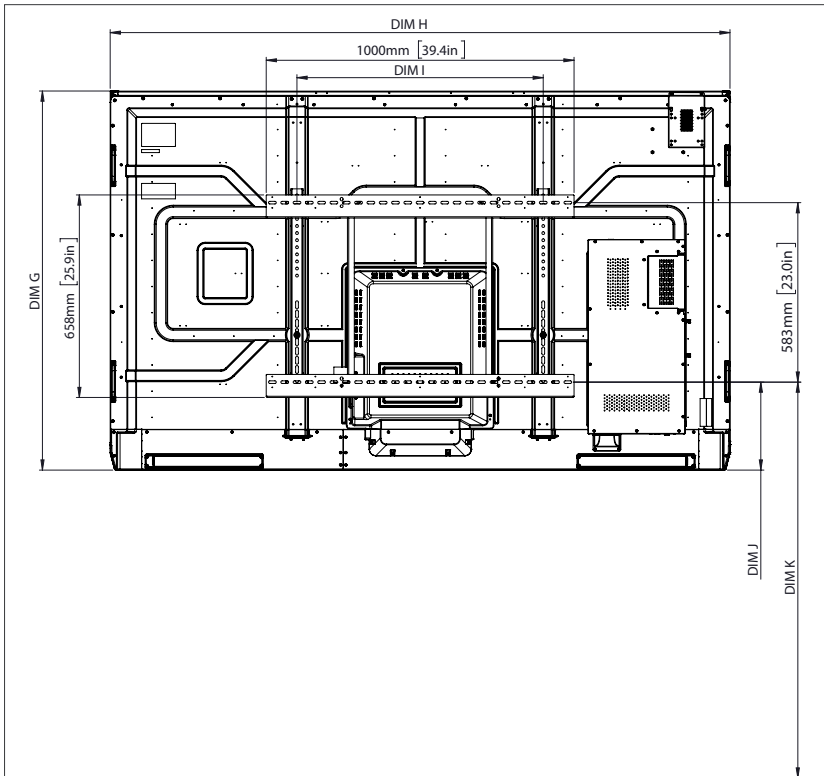

DIM	DIMENSIONS (MM)	DIMENSIONS (IN)
A	2176	85.6
B	1896	74.7
C	1067	42.0
D	1107	43.6
E	134	5.3
F	67	2.6
G	1231	48.5
H	2014	79.3
I	800	31.5
J Min	286	11.3
J Max	424	16.7
K Min	1286	50.6
K Max	1424	56.1
L	109	4.3

Back