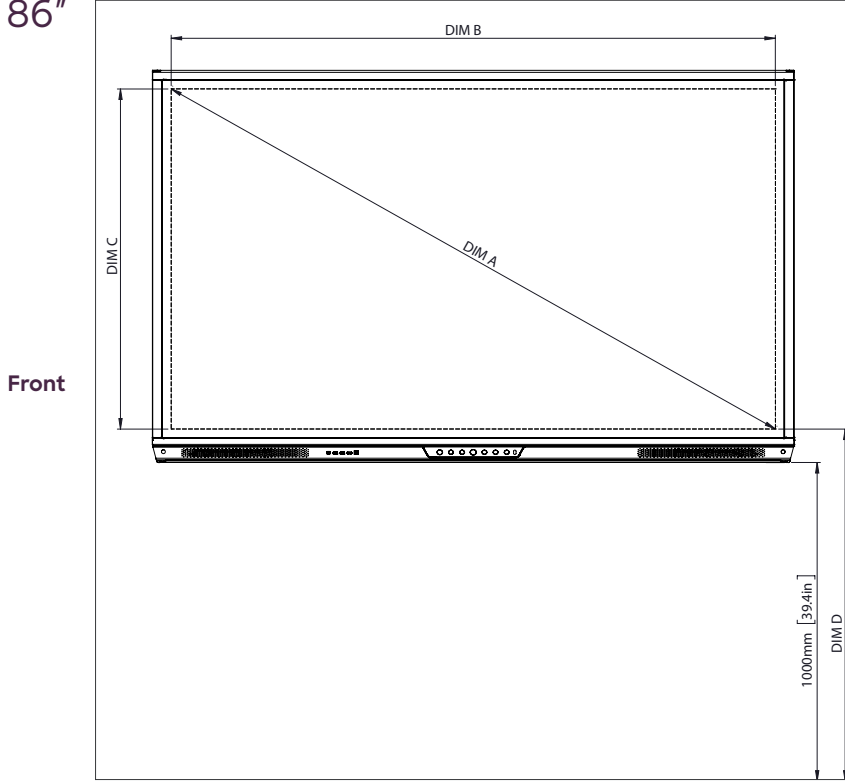

PHYSICAL SPECIFICATIONS

Panel Dimensions	70" 4K: 1668 x 1033 x 95 mm (65.7 x 40.7 x 3.7 in) 75" 4K: 1764 x 1089 x 109 mm (69.4 x 42.9 x 4.3 in) 86" 4K: 2014 x 1231 x 109 mm (79.3 x 48.5 x 4.3 in)
Packed Dimensions	70" 4K: 1796 x 1145 x 278 mm (70.7 x 45.1 x 11.0 in) 75" 4K: 1895 x 1200 x 278 mm (74.6 x 47.2 x 11.0 in) 86" 4K: 2140 x 1350 x 278 mm (84.3 x 53.1 x 11.0 in)
Net Weight	70" 4K: 53 kg (117 lbs) 75" 4K: 60 kg (132 lbs) 86" 4K: 75 kg (165 lbs)
Packed Weight	70" 4K: 75.5 kg (166.4 lbs) 75" 4K: 85.5 kg (188.5 lbs) 86" 4K: 101.6 kg (224.0 lbs)
Wall Mount Dimensions	1010 x 720 x 52 mm (39.8 x 28.3 x 2.0 in)
VESA Mount Point	70" 4K: 600 x 400 mm (23.6 x 15.7 in) 75" 4K: 800 x 400 mm (31.5 x 15.7 in) 86" 4K: 800 x 400 mm (31.5 x 15.7 in)

ActivPanel[®]

Titanium™ with USB-C

TECHNICAL DRAWINGS

70"

Front

DIM	DIMENSIONS (MM)	DIMENSIONS (IN)
A	1768	70.0
B	1541	60.7
C	867	34.1
D	1107	43.6
E	136	5.4
F	67	2.6
G	1033	40.7
H	1668	65.7
I	600	23.6
J Min	157	6.2
J Max	295	11.6
K Min	1157	45.6
K Max	1295	51.0
L	95	3.7

Back

Side

ActivPanel[®]

Titanium with USB-C

TECHNICAL DRAWINGS

75"

Front

DIM	DIMENSIONS (MM)	DIMENSIONS (IN)
A	1894	75.6
B	1651	65.0
C	928	36.5
D	1103	43.4
E	133	5.2
F	67	2.6
G	1089	42.9
H	1764	69.4
I	800	31.5
J Min	214	8.4
J Max	352	13.9
K Min	1215	47.8
K Max	1353	53.3
L	109	4.3

Back

Side

ActivPanel[®]

Titanium™ with USB-C

TECHNICAL DRAWINGS

86"

DIM	DIMENSIONS (MM)	DIMENSIONS (IN)
A	2176	85.6
B	1896	74.7
C	1067	42.0
D	1107	43.6
E	134	5.3
F	67	2.6
G	1231	48.5
H	2014	79.3
I	800	31.5
J Min	286	11.3
J Max	424	16.7
K Min	1286	50.6
K Max	1424	56.1
L	109	4.3