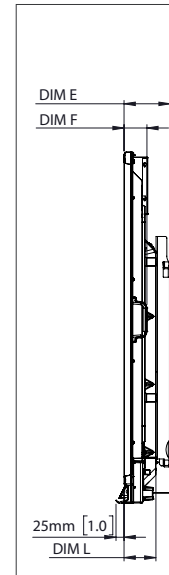

PHYSICAL SPECIFICATIONS

Panel Dimensions	70" 4K: 1668 x 1033 x 95 mm (65.7 x 40.7 x 3.7 in) 75" 4K: 1764 x 1089 x 109 mm (69.4 x 42.9 x 4.3 in) 86" 4K: 2014 x 1231 x 109 mm (79.3 x 48.5 x 4.3 in)
Packed Dimensions	70" 4K: 1796 x 1145 x 278 mm (70.7 x 45.1 x 11.0 in) 75" 4K: 1895 x 1200 x 278 mm (74.6 x 47.2 x 11.0 in) 86" 4K: 2140 x 1350 x 278 mm (84.3 x 53.1 x 11.0 in)
Net Weight	70" 4K: 53 kg (117 lbs) 75" 4K: 60 kg (132 lbs) 86" 4K: 75 kg (165 lbs)
Packed Weight	70" 4K: 75.5 kg (166.4 lbs) 75" 4K: 85.5 kg (188.5 lbs) 86" 4K: 101.6 kg (224.0 lbs)
Wall Mount Dimensions	1010 x 720 x 52 mm (39.8 x 28.3 x 2.0 in)
VESA Mount Point	70" 4K: 600 x 400 mm (23.6 x 15.7 in) 75" 4K: 800 x 400 mm (31.5 x 15.7 in) 86" 4K: 800 x 400 mm (31.5 x 15.7 in)

ActivPanel[®]

Titanium™ with USB-C

TECHNICAL DRAWINGS

70"

Front

DIM	DIMENSIONS (MM)	DIMENSIONS (IN)
A	1768	70.0
B	1541	60.7
C	867	34.1
D	1107	43.6
E	136	5.4
F	67	2.6
G	1033	40.7
H	1668	65.7
I	600	23.6
J Min	157	6.2
J Max	295	11.6
K Min	1157	45.6
K Max	1295	51.0
L	95	3.7

Back

Side

ActivPanel[®]

Titanium with USB-C

TECHNICAL DRAWINGS

75"

Front

DIM	DIMENSIONS (MM)	DIMENSIONS (IN)
A	1894	75.6
B	1651	65.0
C	928	36.5
D	1103	43.4
E	133	5.2
F	67	2.6
G	1089	42.9
H	1764	69.4
I	800	31.5
J Min	214	8.4
J Max	352	13.9
K Min	1215	47.8
K Max	1353	53.3
L	109	4.3

Back

Side

ActivPanel[®]

Titanium™ with USB-C

TECHNICAL DRAWINGS

86"

DIM	DIMENSIONS (MM)	DIMENSIONS (IN)
A	2176	85.6
B	1896	74.7
C	1067	42.0
D	1107	43.6
E	134	5.3
F	67	2.6
G	1231	48.5
H	2014	79.3
I	800	31.5
J Min	286	11.3
J Max	424	16.7
K Min	1286	50.6
K Max	1424	56.1
L	109	4.3