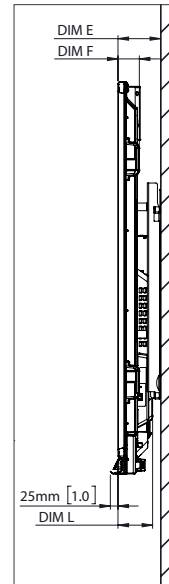

DIM	DIMENSIONS (MM)	DIMENSIONS (IN)
A	2176	85.6
B	1896	74.7
C	1067	42.0
D	1107	43.6
E	134	5.3
F	67	2.6
G	1231	48.5
H	2014	79.3
I	800	31.5
J Min	286	11.3
J Max	424	16.7
K Min	1286	50.6
K Max	1424	56.1
L	109	4.3

Back