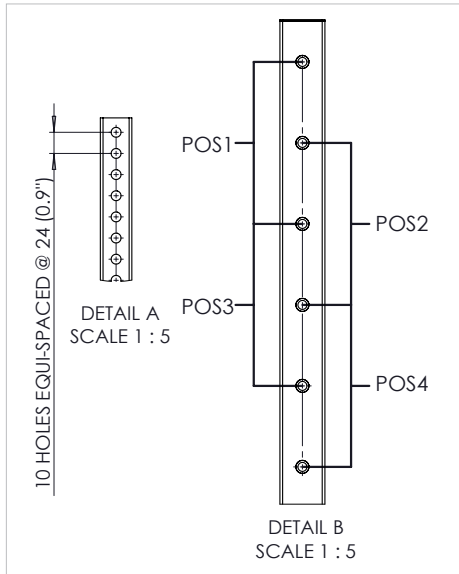

### SUPPORT

For all Promethean products, visit [Support.PrometheanWorld.com](http://Support.PrometheanWorld.com).

TECHNICAL DRAWINGS

Non-Adjustable Mobile Stand for 65", 70", 75" and 86" Sizes

REF	DESCRIPTION	POS 1 (HOLES 1&3)	POS 2 (HOLES 2&4)	POS 3 (HOLES 3&5)	POS 4 (HOLES 4&6)
A	FLOOR TO TOP OF HORIZONTAL BRACE	1633mm (64.3")	1543mm (60.7")	1453mm (57.2")	1363mm (53.7")
B	FLOOR TO TOP HOLE IN VERTICAL BLADE	1805mm (71.1")	1715mm (67.5")	1625mm (64.0")	1535mm (60.4")

Back

Side