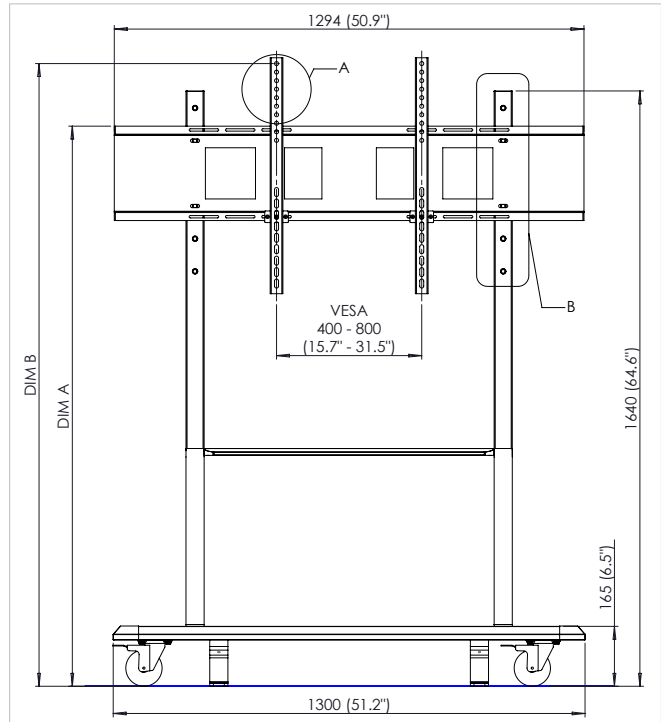

### PHYSICAL SPECIFICATIONS

Non-Adjustable Mobile Stand for 65", 70", 75" and 86" Sizes

Product Dimensions	1300 x 1805 x 950 mm (51 x 71 x 37 in)
Packed Dimensions	Box 1 of 2 (Frame): 1545 x 430 x 120 mm (61 x 17 x 5 in) Box 2 of 2 (Base): 1370 x 825 x 205 mm (54 x 32 x 8 in)
Net Weight	Frame: 23.8 kg (52.5 lbs) Base: 33.4 kg (73.6 lbs)
Packed Weight	Box 1 of 2 (Frame): 26.5 kg (58.4 lbs) Box 2 of 2 (Base): 38.2 kg (84.2 lbs)

### SUPPORT

For all Promethean products, visit [Support.PrometheanWorld.com](http://Support.PrometheanWorld.com).

TECHNICAL DRAWINGS

Non-Adjustable Mobile Stand for 65", 70", 75" and 86" Sizes

REF	DESCRIPTION	POS 1 (HOLES 1&3)	POS 2 (HOLES 2&4)	POS 3 (HOLES 3&5)	POS 4 (HOLES 4&6)
A	FLOOR TO TOP OF HORIZONTAL BRACE	1633mm (64.3")	1543mm (60.7")	1453mm (57.2")	1363mm (53.7")
B	FLOOR TO TOP HOLE IN VERTICAL BLADE	1805mm (71.1")	1715mm (67.5")	1625mm (64.0")	1535mm (60.4")

Back

Side